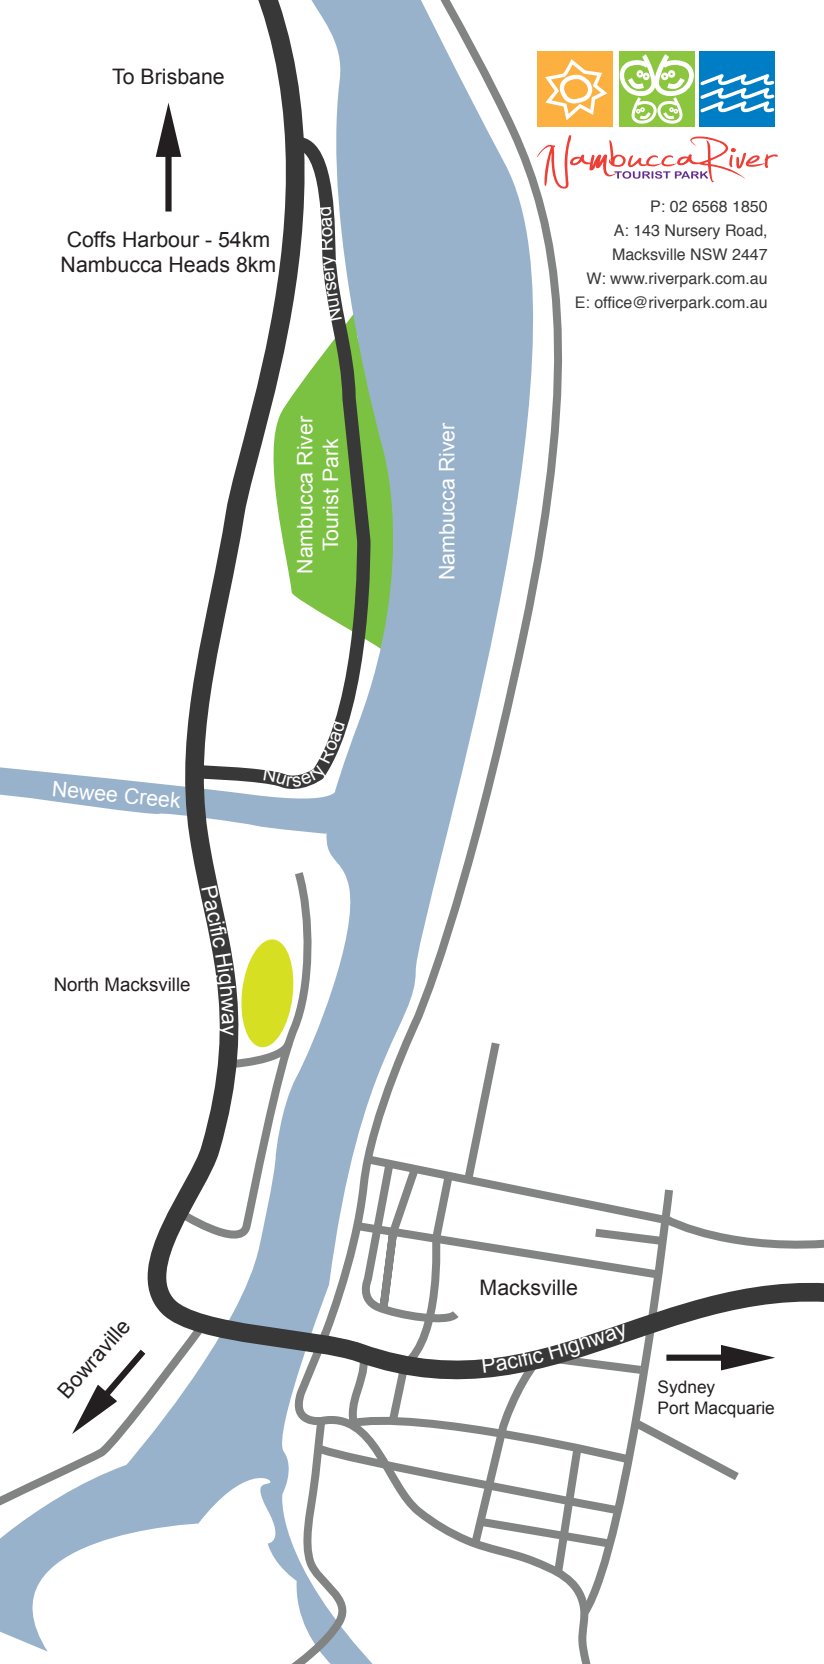

To Brisbane

Coffs Harbour - 54km  
Nambucca Heads 8km

*Nambucca River*  
TOURIST PARK

P: 02 6568 1850

A: 143 Nursery Road,  
Macksville NSW 2447

W: [www.riverpark.com.au](http://www.riverpark.com.au)

E: [office@riverpark.com.au](mailto:office@riverpark.com.au)

Nambucca River  
Tourist Park

Nambucca River

Newee Creek

Nursery Road

Pacific Highway

North Macksville

Macksville

Bowraville

Pacific Highway

Sydney  
Port Macquarie