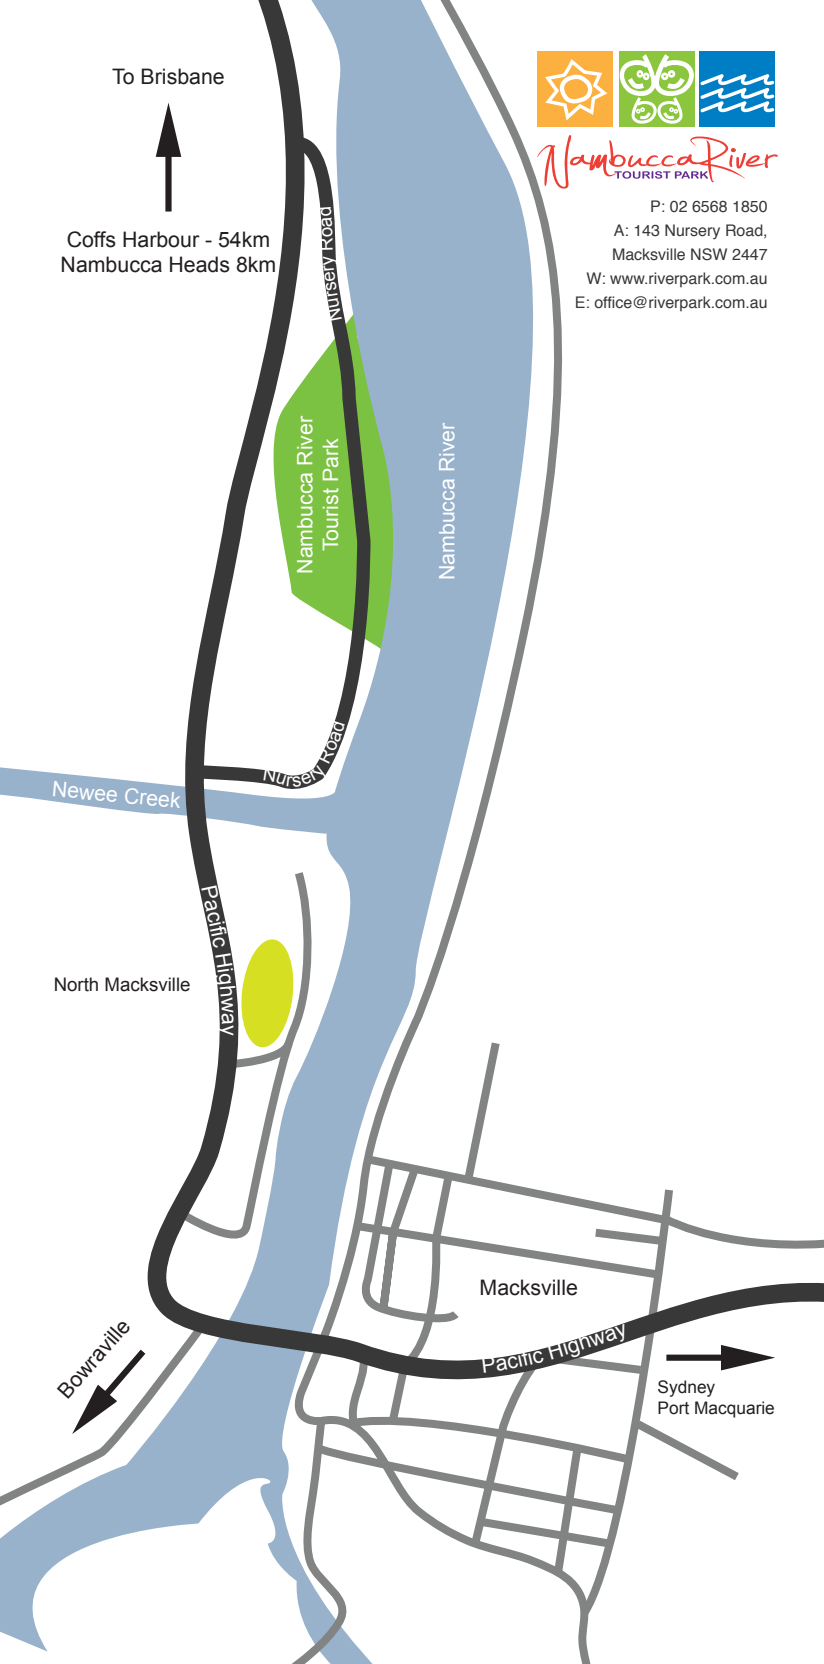

To Brisbane

Coffs Harbour - 54km
Nambucca Heads 8km

Nambucca River
TOURIST PARK

P: 02 6568 1850

A: 143 Nursery Road,
Macksville NSW 2447

W: www.riverpark.com.au

E: office@riverpark.com.au

Nambucca River
Tourist Park

Nambucca River

Newee Creek

Nursery Road

North Macksville

Pacific Highway

Macksville

Bowraville

Pacific Highway

Sydney
Port Macquarie